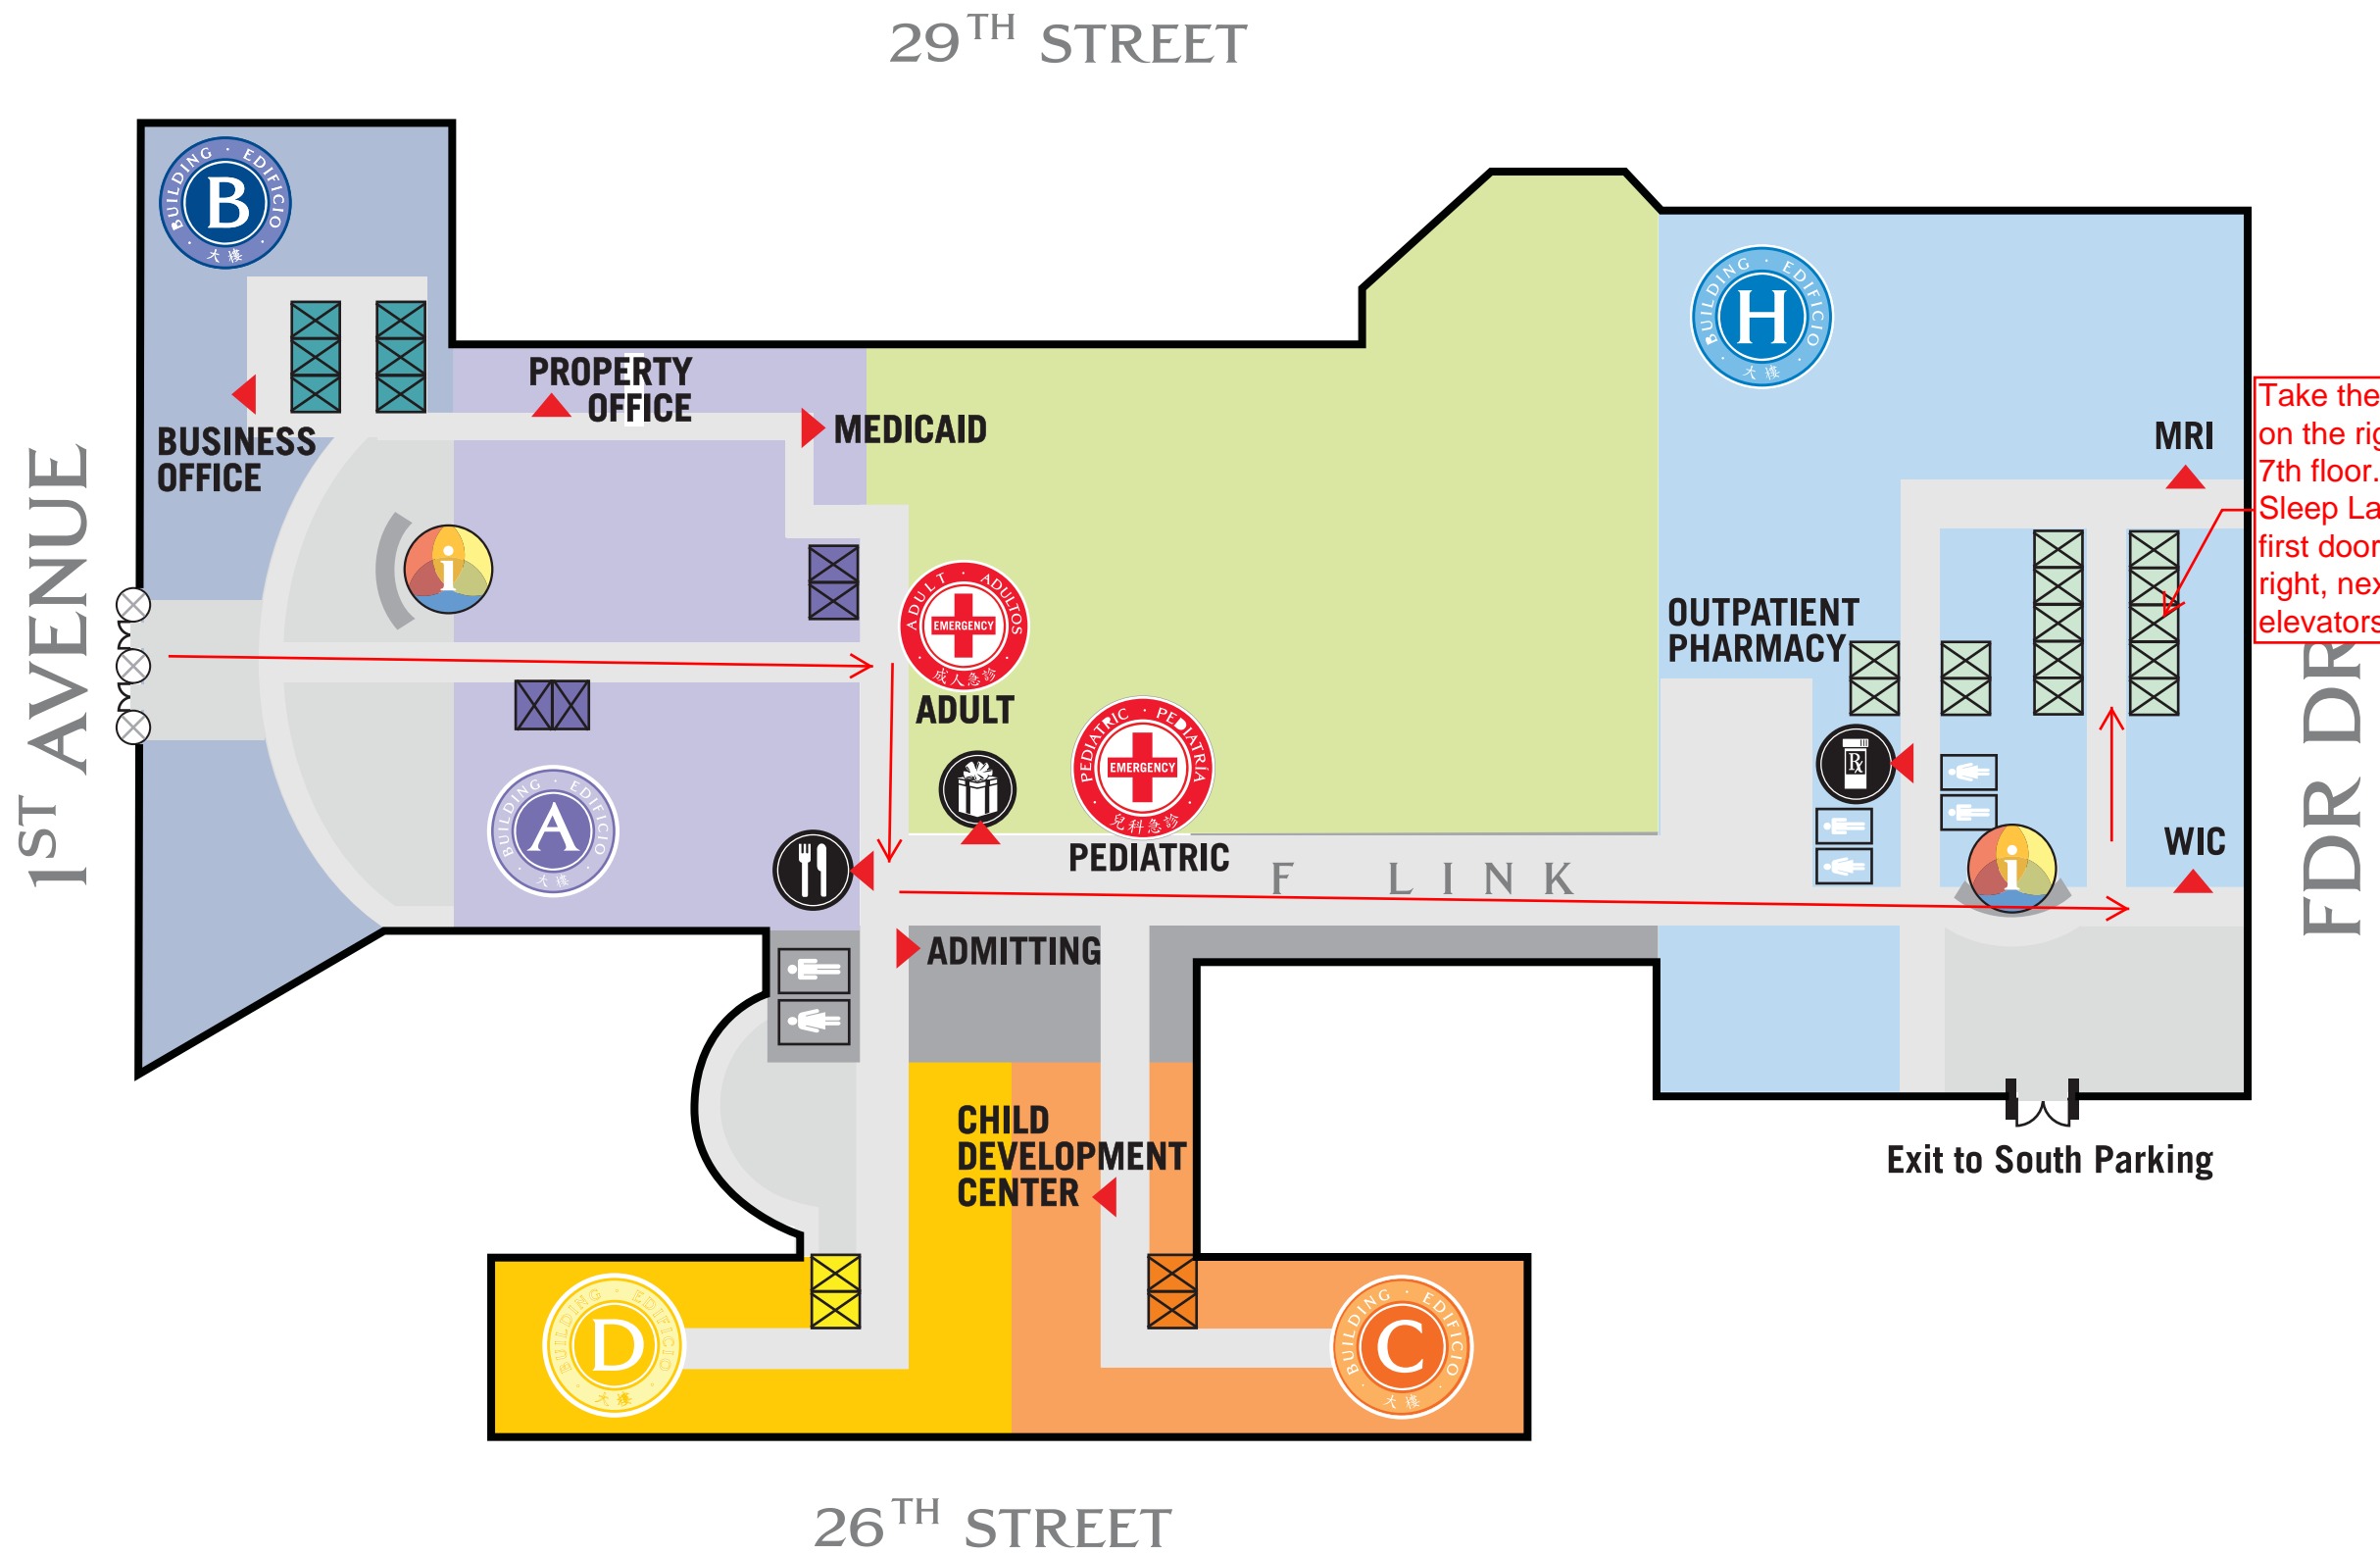

GROUND FLOOR

KEY:

Multi-lingual Information

A	Administration Building	Edificio Administración 行政部大樓
B	Ambulatory Care Building	Edificio para Cuidado Ambulatorio 非住院醫療大樓
C	Building C	Edificio C 大樓 C
D	Building D	Edificio D 大樓 D
F	Building F	Edificio F 大樓 F
+	Emergency Department	Departamento de Emergencia 急診部
H	Hospital Building	Edificio del Hospital 特醫院
Coffee Shop		
Gift Shop		
Pharmacy		
Restrooms		
Elevator		
Entrance to Department		

Take the elevators on the right to the 7th floor. The NYU Sleep Lab is the first door on the right, next to the elevators.